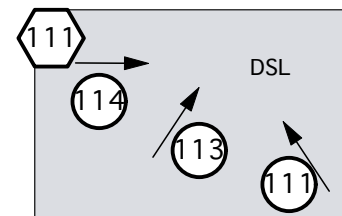

PRACTICALS

TRIANGLE

DECK COLORBLASTS

PLANO SPECIALS

ANNE SPECIALS / AREA LX

1001 - HOUSE LX

- 83 - PAPER LANTERN
- 82 - LANTERN STRING
- 81 - STRING LIGHTS

GEN. SPECIALS