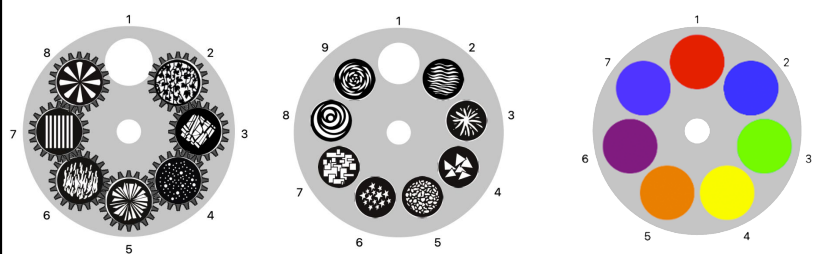

# VECTORWORKS EDUCATIONAL VERSION THIS OLD HAUNT MAGIC SHEET

TOP CYC: R26, R80, R91 2  
 BOTTOM CYC: R318, R64, R670 1

CYC Clouds G228

160
162
161

CYC Clouds 2 A1107

170
172
171

CYC Stars G231

180
184
183
182
181

CYC Stars R77850

190
193
192
191

MNT Line

630
634
633
632
631

#1: SolaFrame Theatre Wheel 1    #2: SolaFrame Theatre Wheel 2    #3: SolaFrame Color Wheel

Slots:	Description	Rotates
1	Open	No
2	Foliage	Yes
3	Fracture	Yes
4	Xylern	Yes
5	Valient	Yes
6	Fire	Yes
7	Bars	Yes
8	Pin Wheels	Yes

Slots:	Description	Rotates
1	Open	No
2	Waves	No
3	Splash	No
4	Triangles	No
5	Polymoba	No
6	Stars	No
7	Modern	No
8	Crescents	No
9	Twist	No

500 Sola Frame

510 TW1 Narrow

%	Color	Count
0%	W024 - Clear	1
4%	L203 - 1/4 CT Blue	2
7%	L202 - 1/2 CT Blue	3
11%	L201 - Full CT Blue	4
14%	L200 - Double CT Blue	5
18%	L161 - Slate Blue	6
21%	R80 - Primary Blue	7
25%	LHT120 - Deep Blue	8
29%	L241 - Lee Fluorescent 5700 K	9
32%	L219 - Fluorescent Green	10
36%	L131 - Marine Blue	11
40%	L244 - Lee Plus Green	12
43%	L323 - Jade	13
47%	L205 - 1/2 CT Orange	14
51%	L204 - Full CT Orange	15
54%	R21 - Golden Amber	16
58%	R09 - Pale Amber Gold	17
62%	L101 - Yellow	18
65%	L106 - Primary Red	19
69%	L126 - Mauve	20
73%	L113 - Magenta	21
77%	L793 - Vanity Fair	22
81%	L328 - Follies Pink	23
85%	R55 - Lilac	24
88%	R54 - Special Lavender	25
92%	R53 - Pale Lavender	26
96%	L180 - Dark Lavender	27
100%	W024 - Clear	28